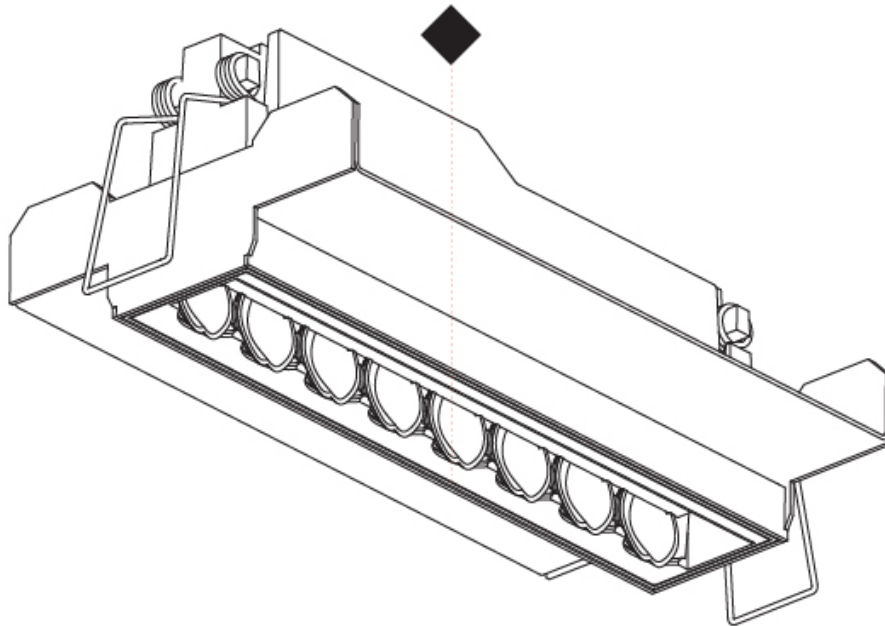

MAGIQ HOLLOW WALLWASH KORONA TRIMLESS

A35579-

PROJECT	_____
TYPE	_____
SPECIFIER	_____
QUANTITY	_____
DATE	_____

A