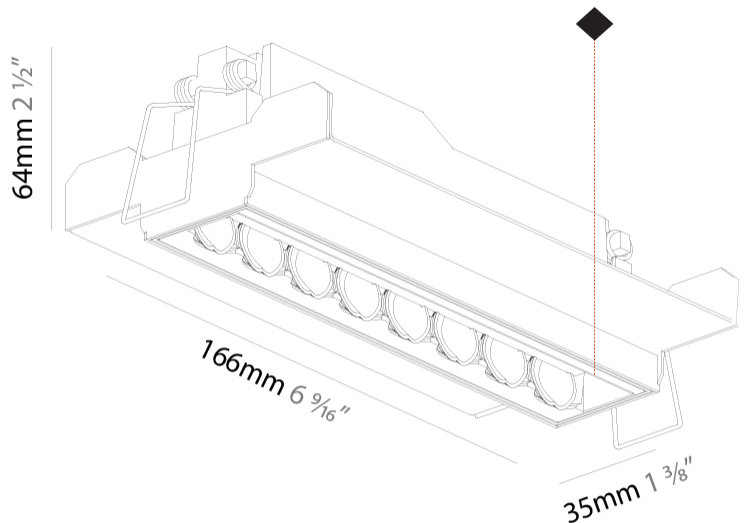

PHYSICAL

Shape: Rectangle
Length (mm): 166
Length (in): 6 ⁹/₁₆
Width (mm): 35
Width (in): 1 ³/₈
Height (mm): 64
Height (in): 2 ¹/₂
Ceiling Thickness (mm): 12.5
Ceiling Thickness (in): 1/2
Min. Recessing Depth (mm): 100
Min. Recessing Depth (in): 3 ¹⁵/₁₆
Light Distribution: Asymmetric
Weight (kg): 0.535
Weight (lbs): 1.18
Fixture Finish: SSR / BKV / CWI / CRY / HAB / UFT / ITA / RUA / FTG / MYG / LOD / PUS / FRO / FUP / KIA / POP / BLS / SPG / MEY / GOH / GUM / CHC / COM / ABZ / JAG / OBR / MOS / ROR
Holder Finish: WHI / BLK
Fixture Material: Aluminum Die Cast
Cut-out Measurements: 173mm / 6 13/16" x 42mm / 1 5/8"

ELECTRICAL

Lamp Type: LED (Zhaga Standard)
Input Wattage (W): 19
Total Output Wattage (W): 17.2
Dimming: Tri-Mode (Non-Dimming and Phase Dimming (120Vac only) and 0-10V Dimming)
Driver Included: No
Driver Location: Recessed Housing
Driver Type: Constant Current - Universal
Driver Class: Class 2
Housing: See components
Input Voltage (V): 120 - 277
Constant Current (MA): 700

LED

Number of LEDs: 8
Color Temperature (*K): 2700 / 3000 / 3500 / 4000
Max. Delivered Lumen (lm): 1270 / 1270 / 1513 / 1544
Nominal Lumen (lm): 1492 / 1492 / 1778 / 1814
CRI: >90 CRI
Lamp Life (hrs): 50000
Upon Request: Special Color Temperature

OPTICAL

Upon Request: Special Beam Angles

RATINGS AND CERTIFICATIONS

Certified By: CSA Certified to UL and CSA Standards

IP rating: IP20
Zaneen Company Inc. © 2024, T 1800-388-3382, F 416-247-9319, www.zaneen.com